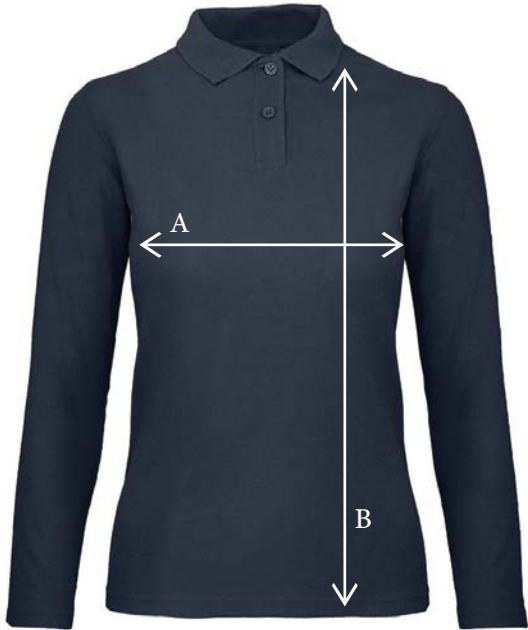

## DONNA

Description	Tol.	XXS	XS	S	M	L	XL	XXL
A 1/2 chest	+/-1	39,0	41,0	44,0	48,0	52,0	56,0	60,0
B back length from c.b. neckline	+/-1	61,0	62,0	63,0	64,0	66,0	68,0	70,0