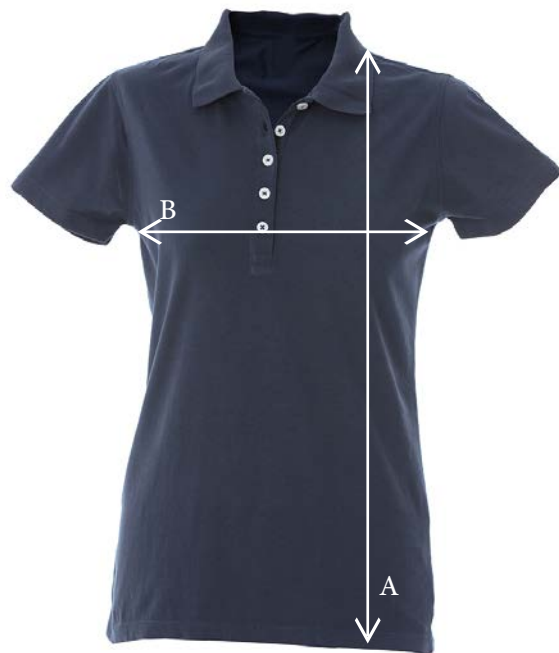

UOMO

Sizes (+/- 5%)	A front lenght	B chest
S	71	49
M	73	51
L	75	53
XL	77	55
XXL	79	57
3XL	81	59
4XL	83	61

DONNA

Sizes (+/- 5%)	A front lenght	B chest
XS	61	40
S	63	42
M	65	44
L	67	46
XL	69	48
XXL	71	50